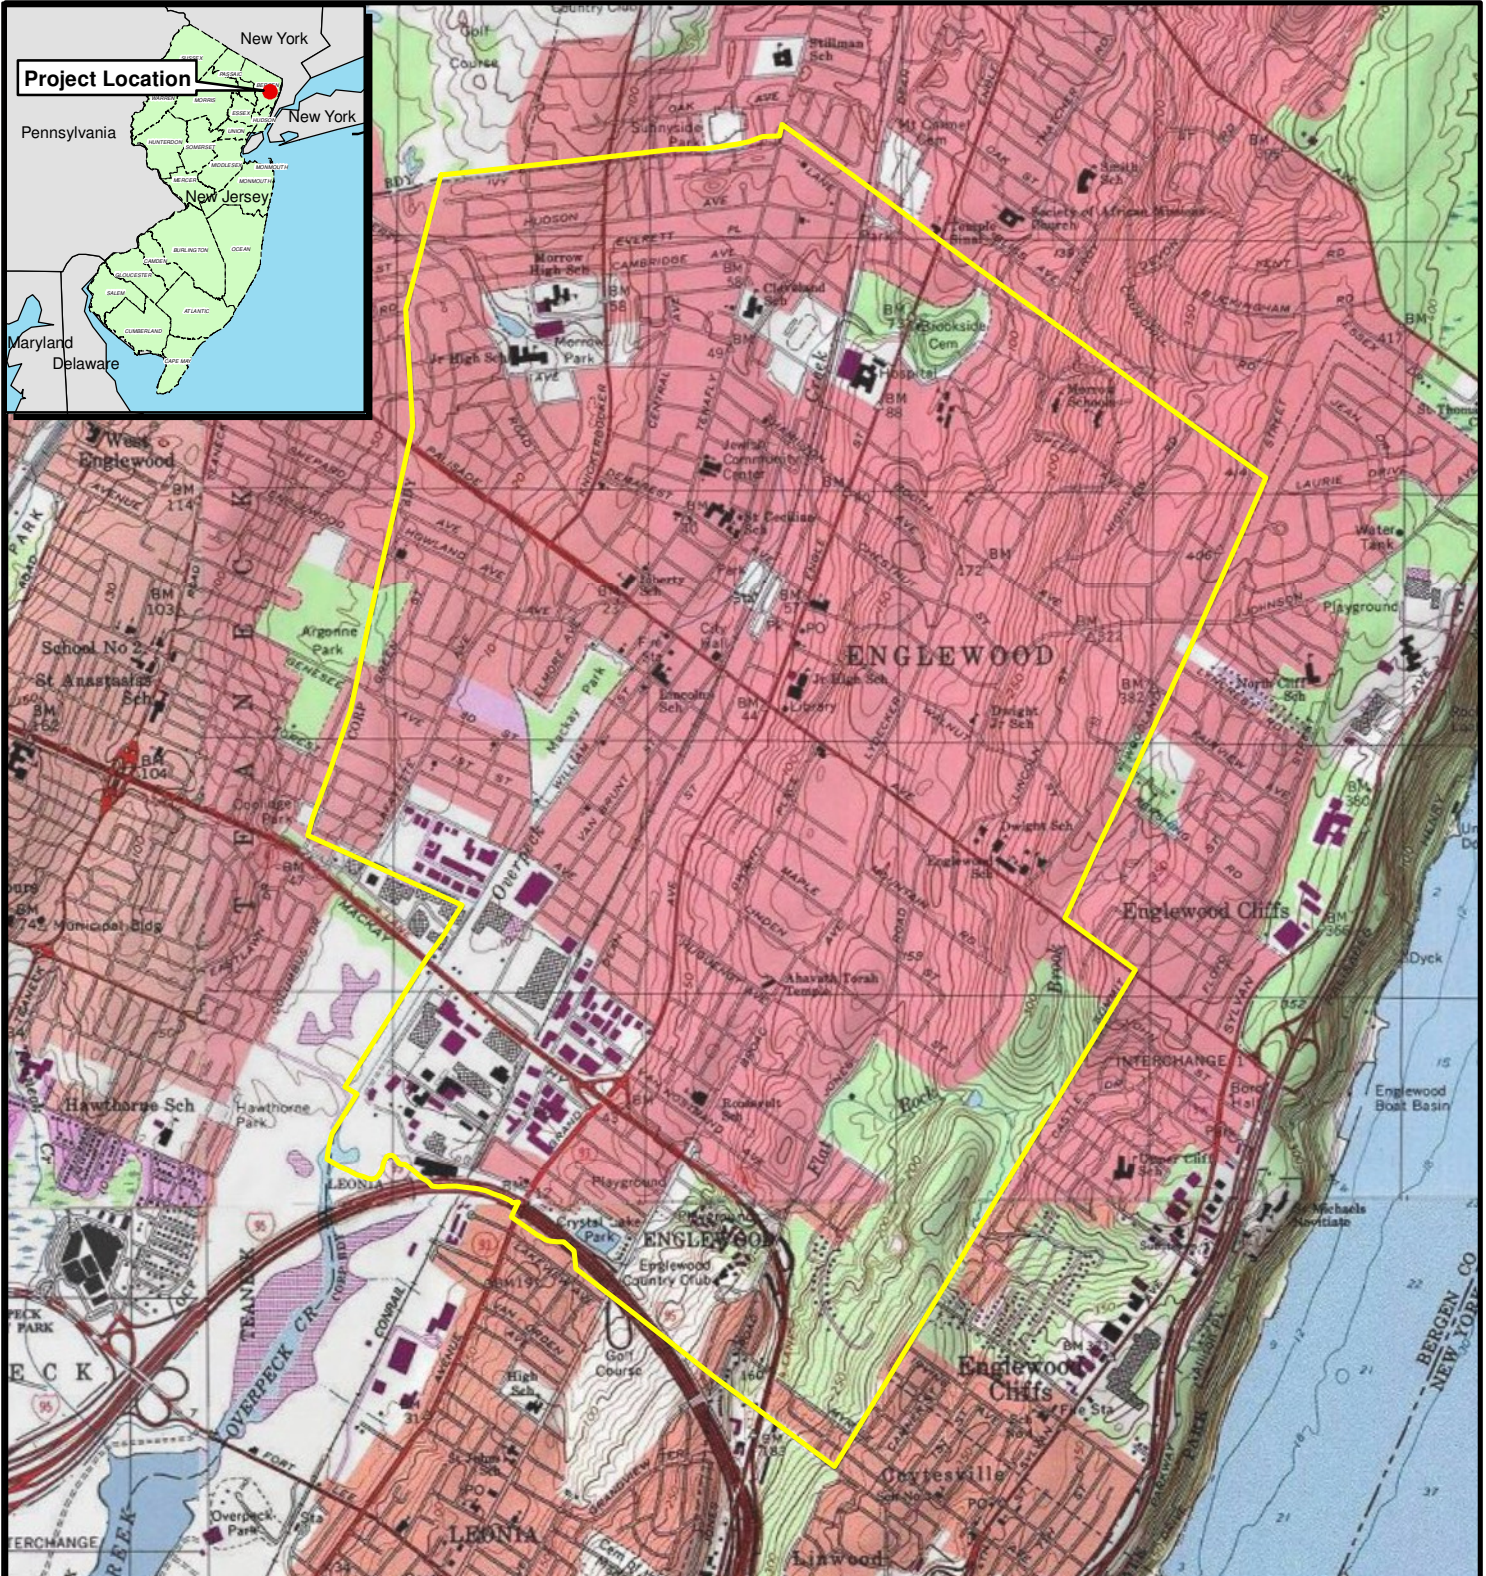

CITY OF ENGLEWOOD

Legend

 City of Englewood

Map Source:
USGS USA_Topo_Maps ESRI Map Service
Lakewood and Hackensack, NJ Quads
Yonkers and Central Park, NY Quads
NJDEP

0 2,500 5,000
Feet

USGS TOPOGRAPHIC MAP

DECEMBER 2010

 **Dewberry**

MAP 2