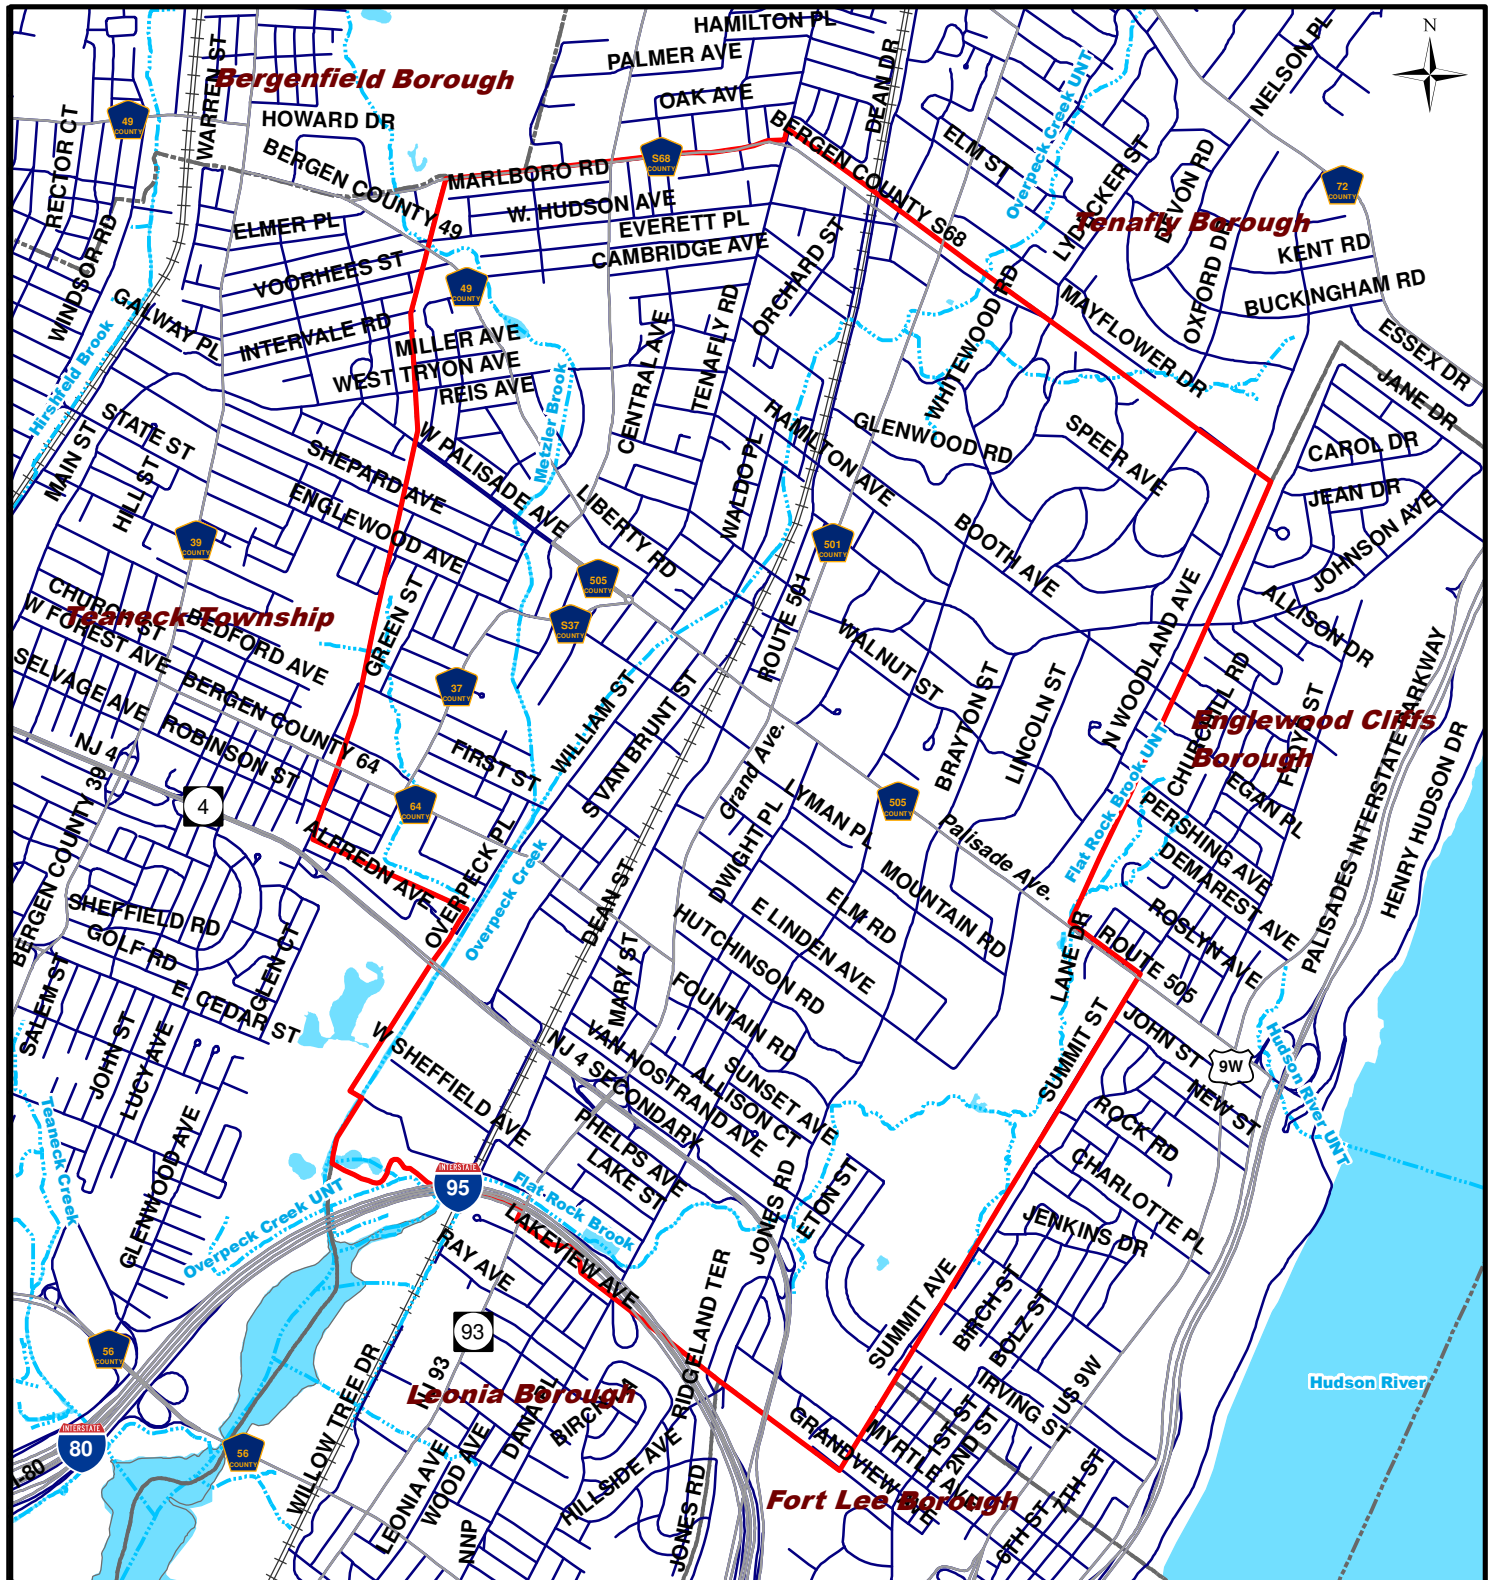

CITY OF ENGLEWOOD

Legend

-  Regional Roads
-  City of Englewood
-  Local Roads (2008)
-  Municipal Boundary
-  Streams
-  Lakes
-  Railroads

REFERENCE MAP

DECEMBER 2010