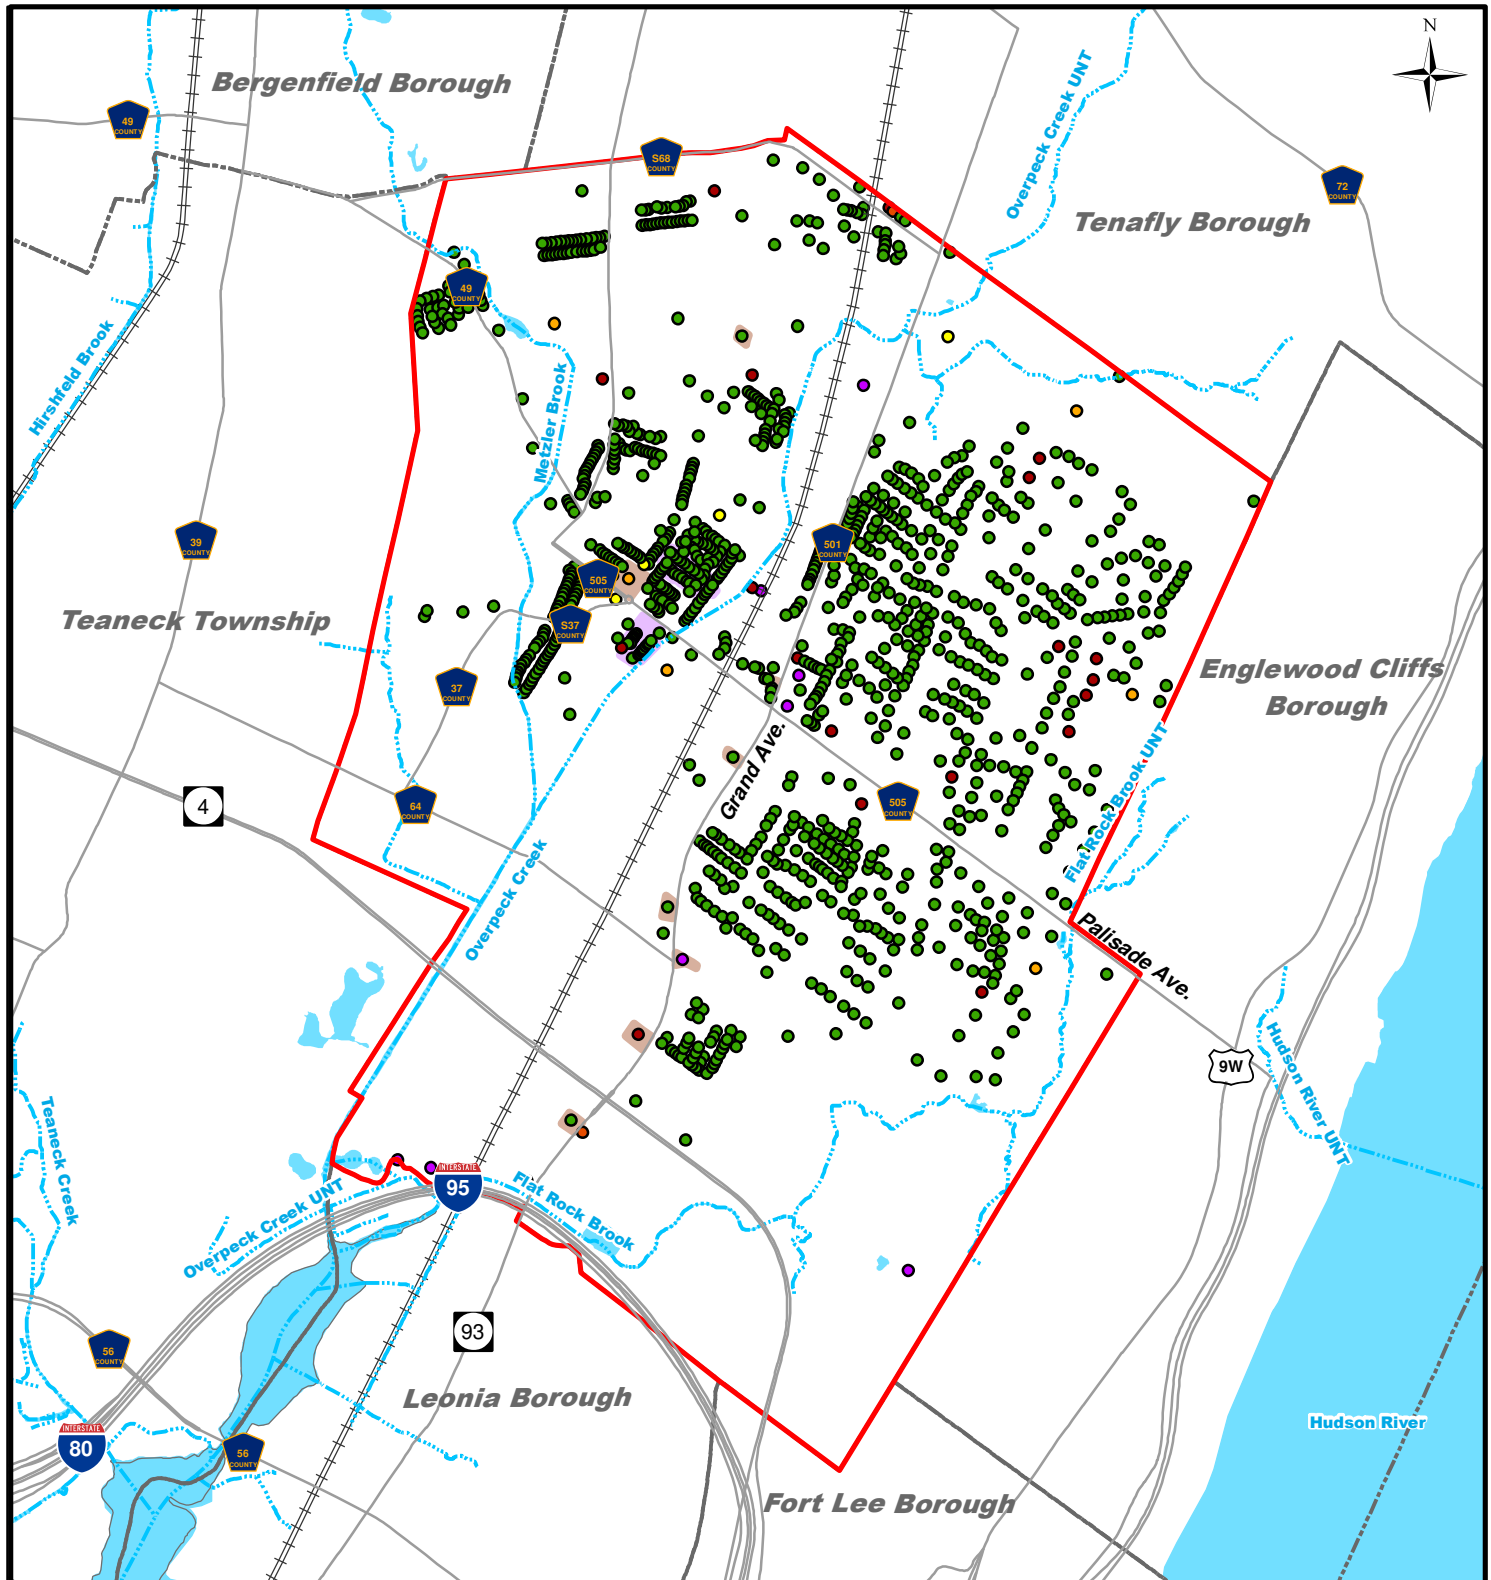

CITY OF ENGLEWOOD

Legend

- | | | |
|----------------------|--------------------------|---------------------------|
| — Road | Cultural Resource | ■ SHPO Historical Sites |
| ▭ City of Englewood | ● Demolished | ■ SHPO Historic Districts |
| ▭ Municipal Boundary | ● Firehouse | |
| --- Stream | ● Other | |
| ■ Lake | ● School | |
| ≡≡≡ Railroad | ● Worship | |
| | ● House | |

CULTURAL RESOURCES

DECEMBER 2010

Data Sources: NJDEP, NJHPO, Englewood Historical Society

Dewberry®

MAP 5