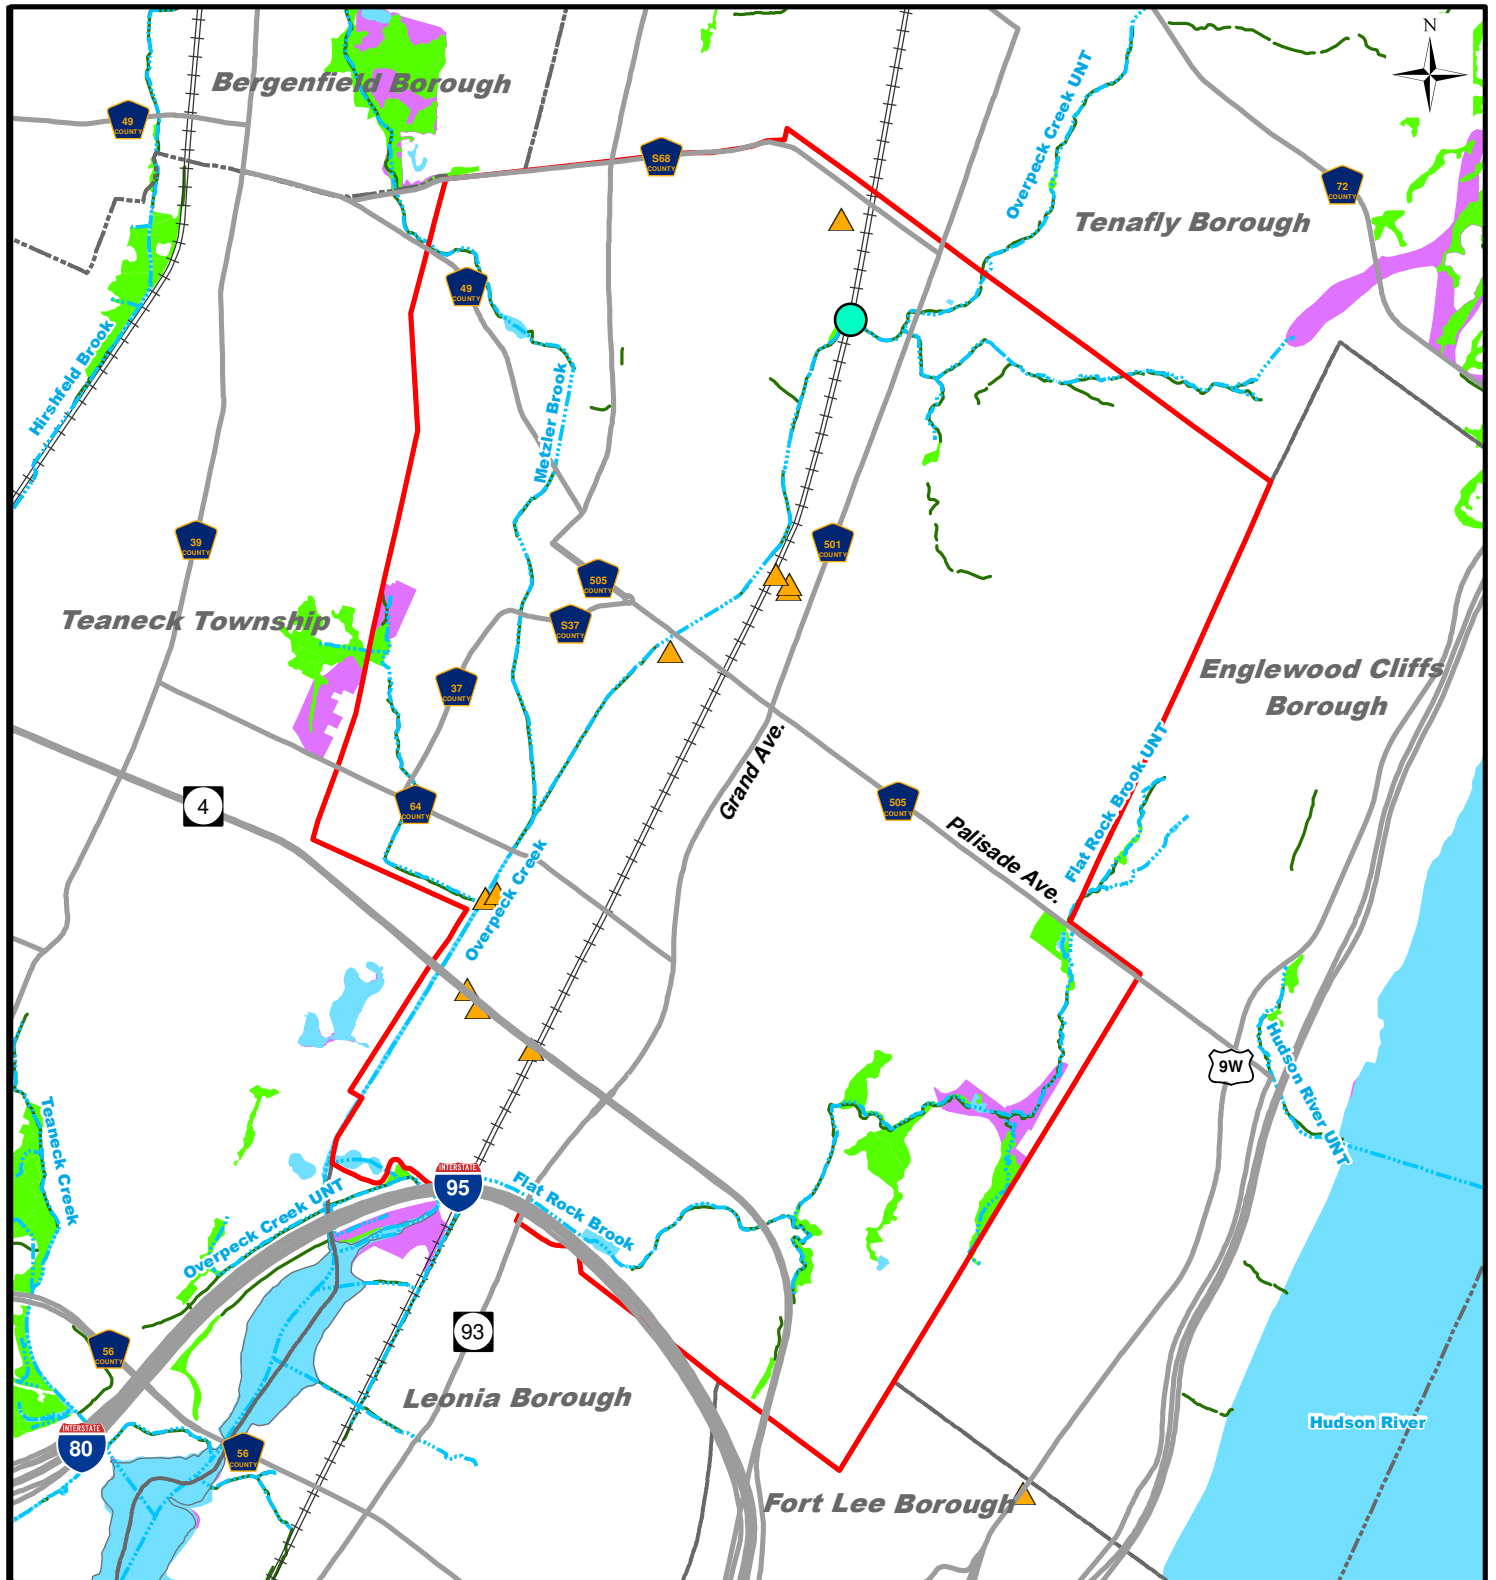

# CITY OF ENGLEWOOD

## Legend

- Road
- Lake
- City of Englewood
- Railroad
- Municipal Boundary
- Linear Wetland
- Biological Monitoring Point
- ▲ NJPDES Outfall
- Stream
- NJDEP Wetland
- Hydric Soil

Data Source: NJDEP

## WETLANDS AND HYDRIC SOILS

DECEMBER 2010