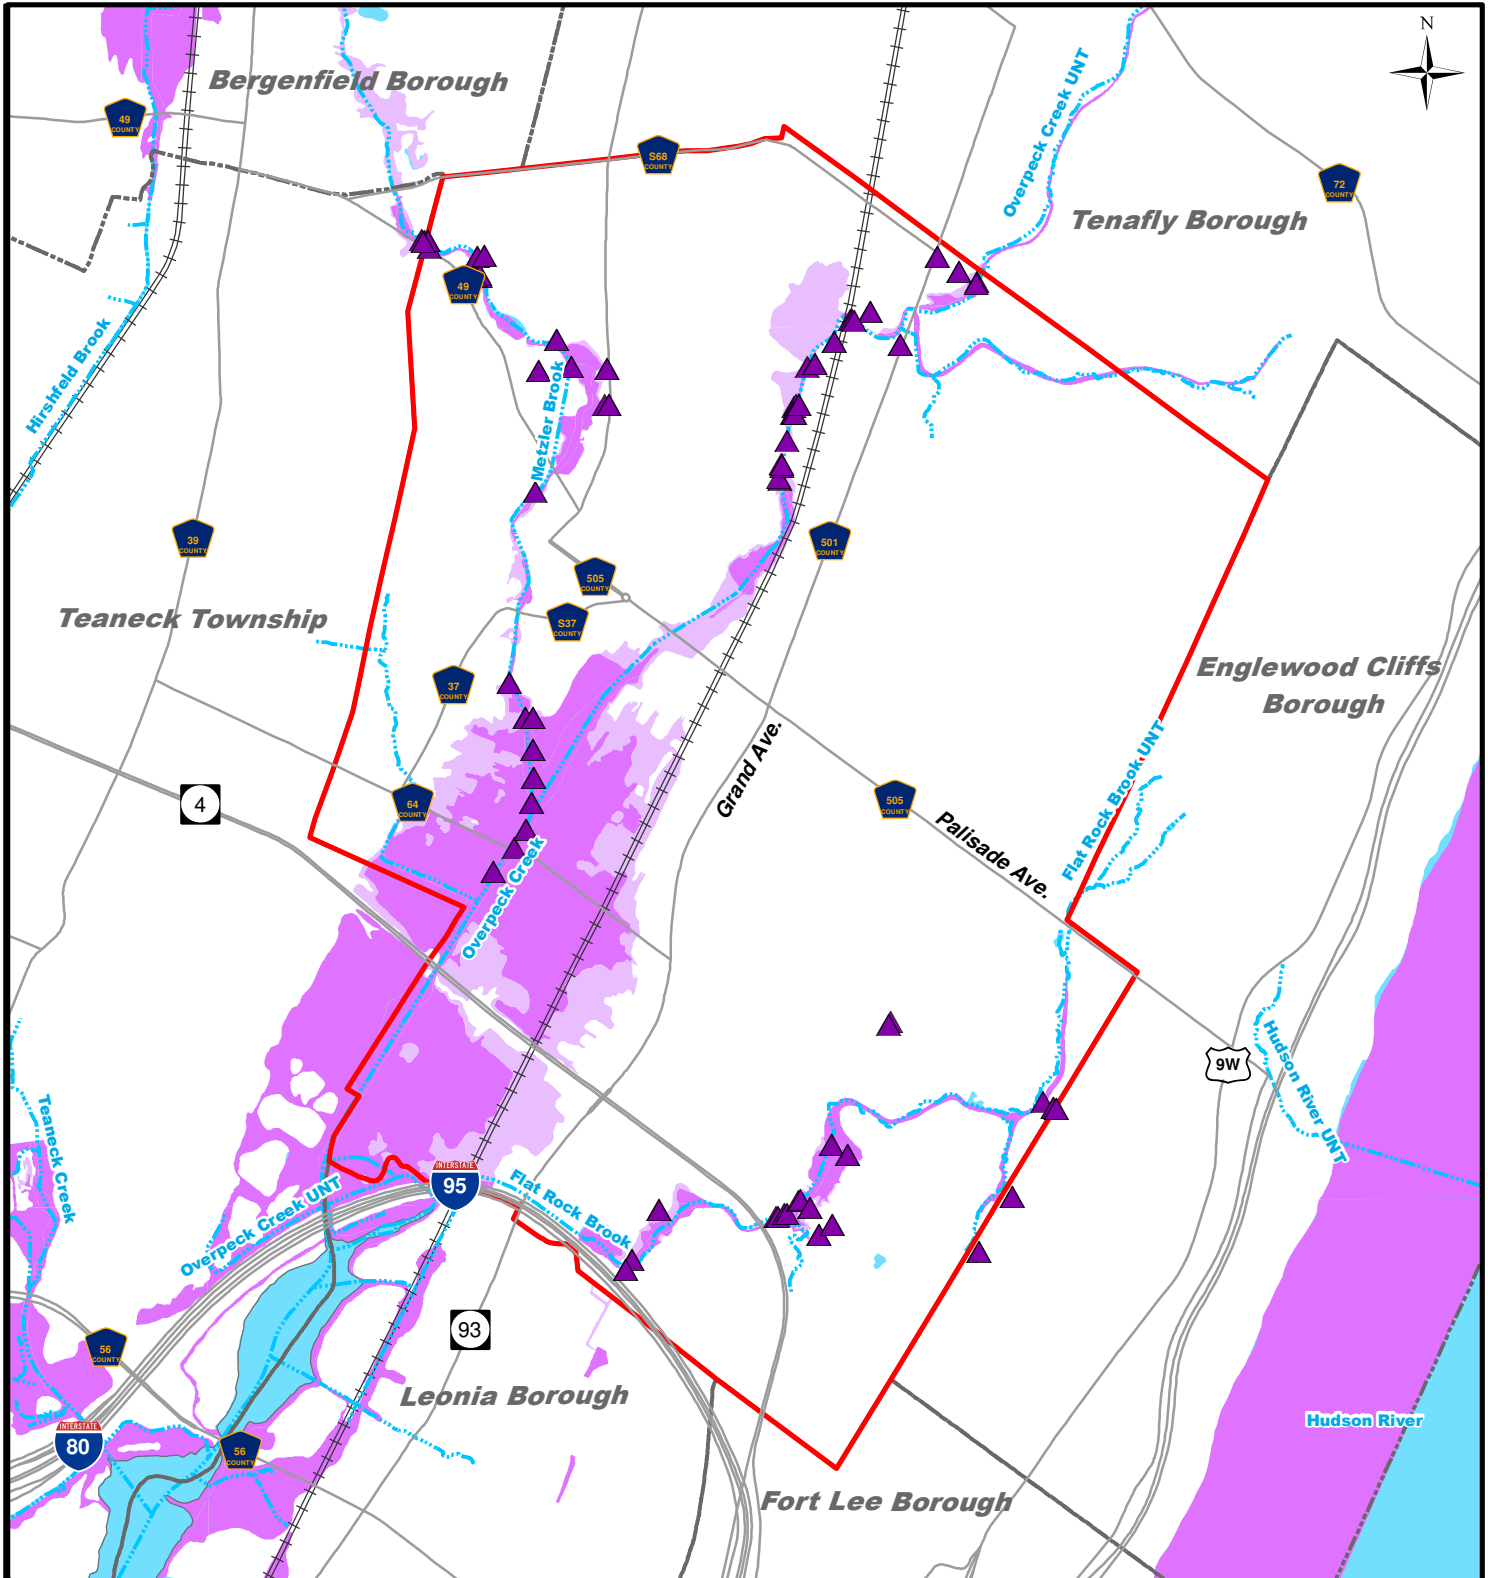

CITY OF ENGLEWOOD

Legend

-  Storm Water Outfall
-  Lakes
-  Roads
-  Railroads
-  City of Englewood
-  Municipal Boundary
-  Streams
- Floodplain**
-  100-Year
-  500-Year

FLOODPLAINS

DECEMBER 2010