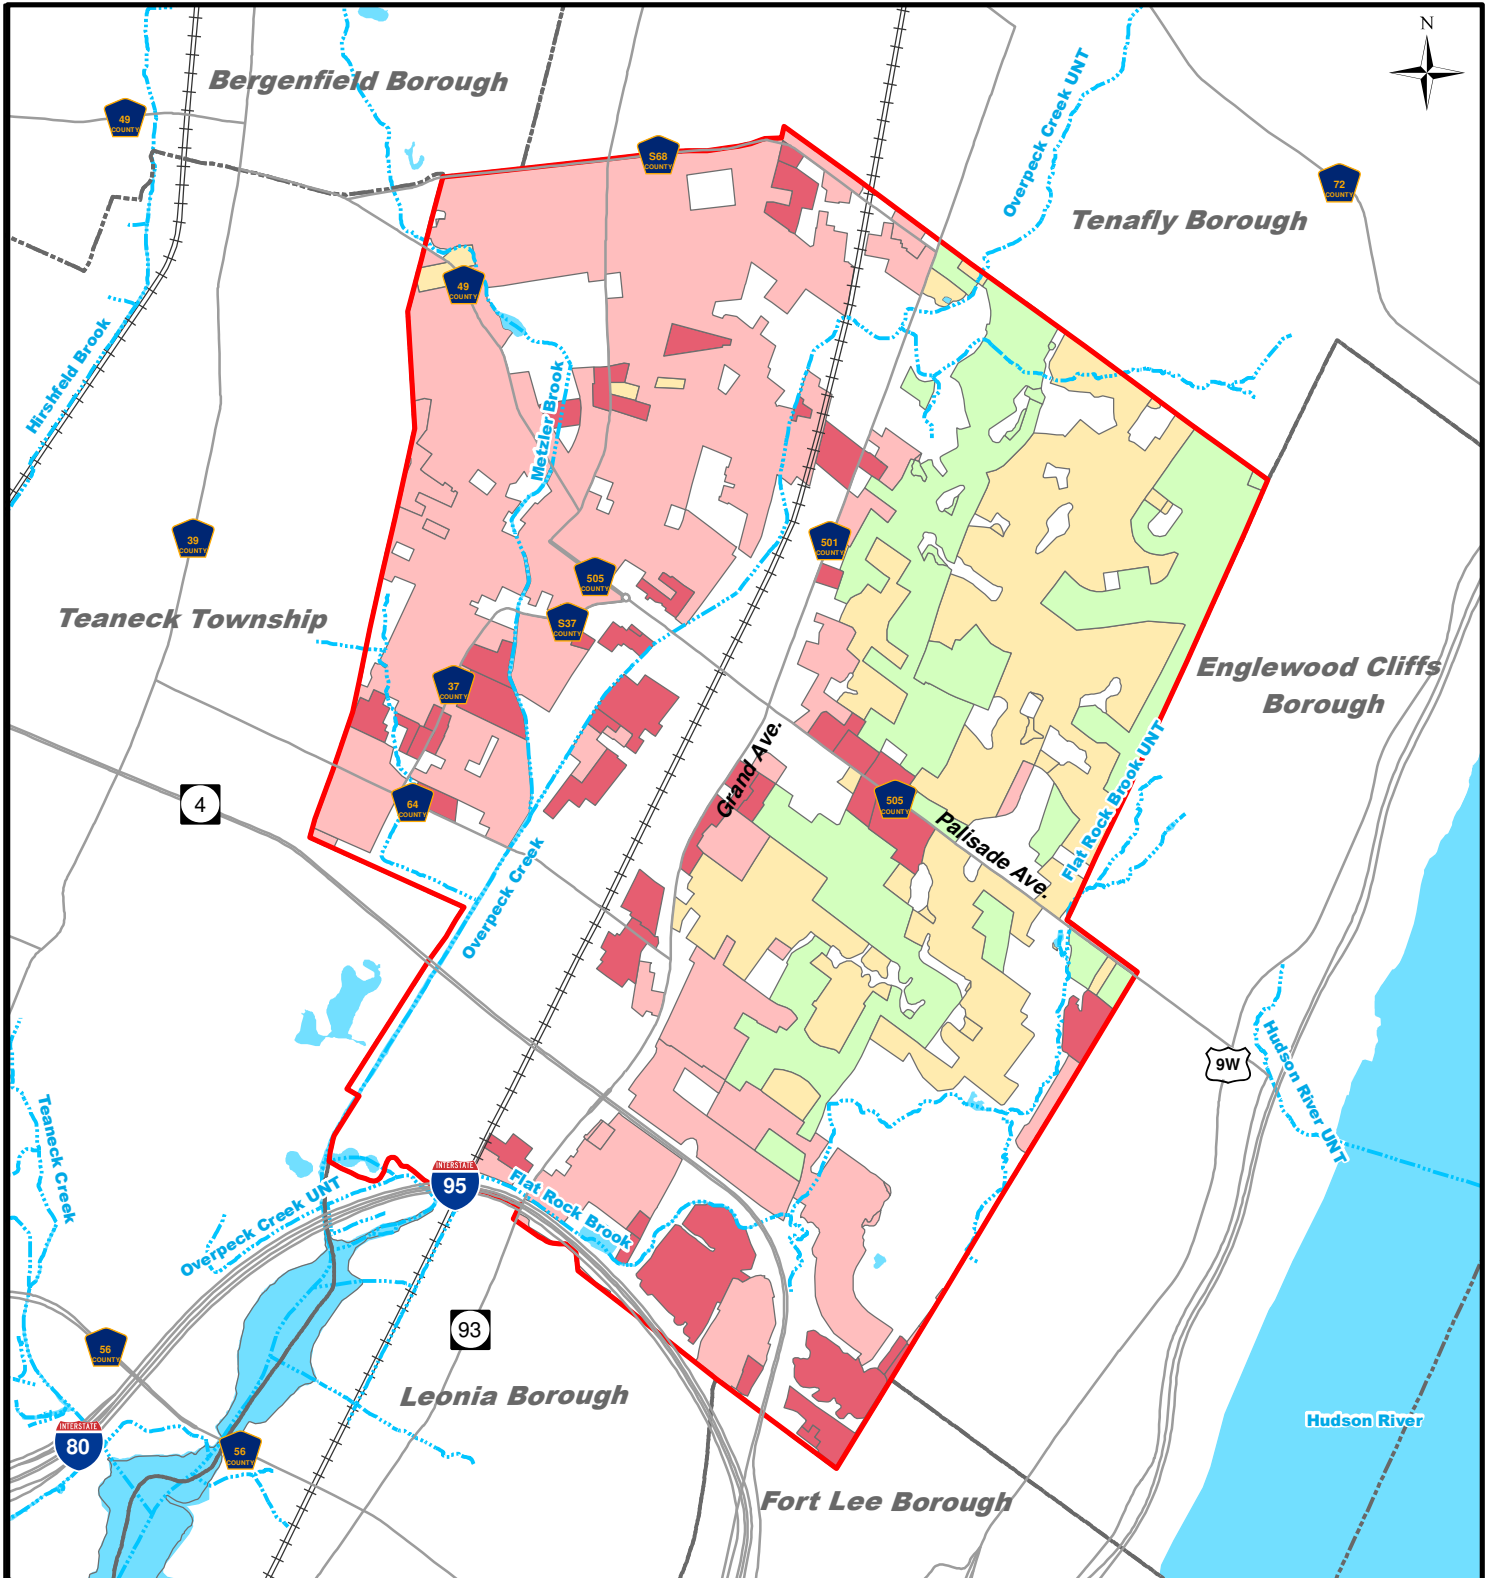

# CITY OF ENGLEWOOD

## Legend

- Road
- ▭ City of Englewood
- - - Municipal Boundary
- Stream
- ▭ Lake
- ≡≡≡ Railroad

### NJDEP Residential Land Use Categories

- ▭ Residential, High Density or Multiple Dwelling
- ▭ Residential, Rural, Single Unit
- ▭ Residential, Single Unit, Low Density
- ▭ Residential, Single Unit, Medium Density

## NJDEP RESIDENTIAL DENSITY

DECEMBER 2010

Data Source: NJDEP

Dewberry®

MAP 18a