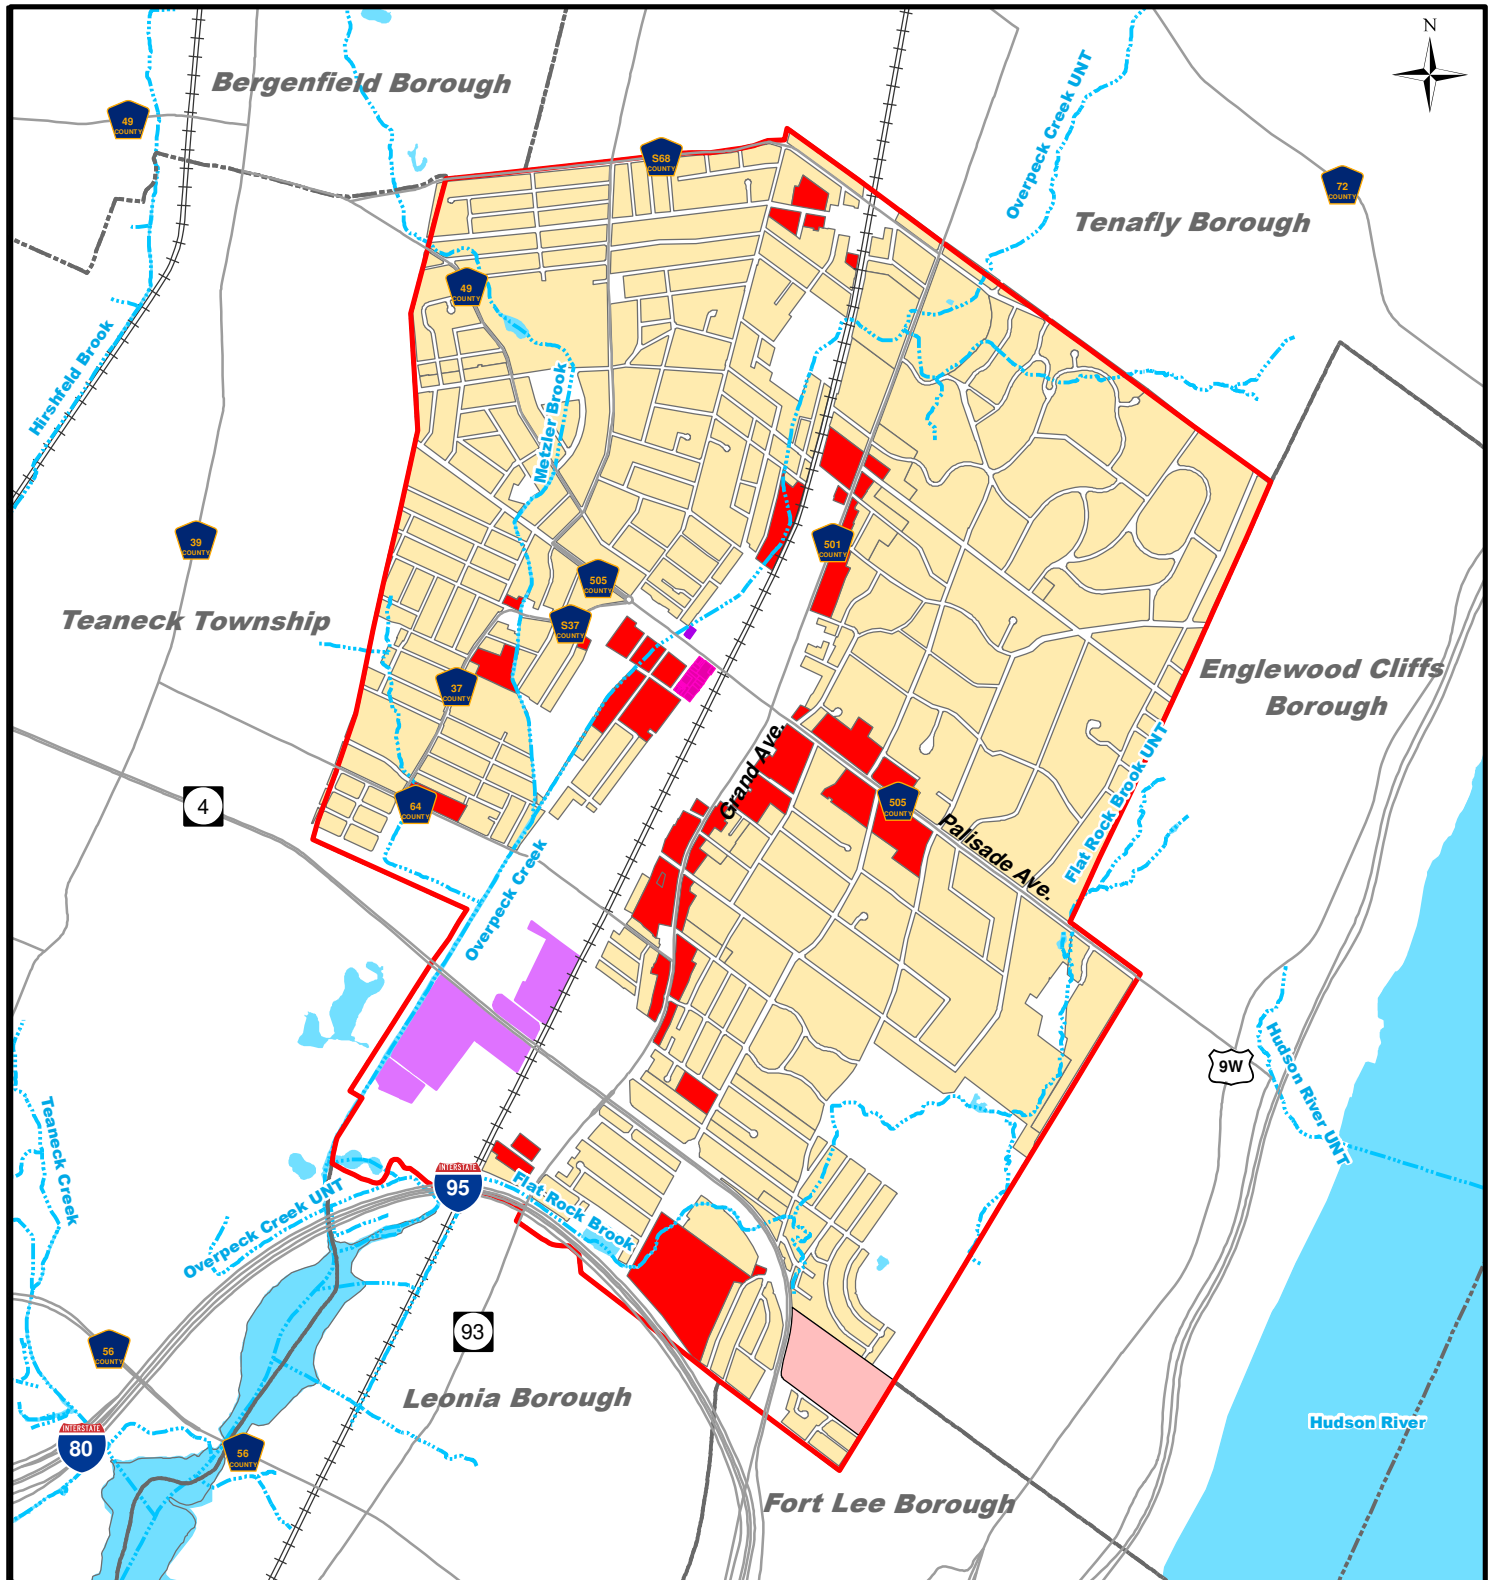

CITY OF ENGLEWOOD

Legend

- | | |
|--------------------------|------------------------------------|
| — Road | Residential Zoning District |
| ▭ Englewood Overlay zone | ▭ Attached Townhouse |
| ▭ City of Englewood | ▭ One-Family Residences |
| ▭ Municipal Boundary | ▭ Multiple Residences |
| — Stream | ▭ PUD-1 Overlay Zone |
| ▭ Lake | ▭ MURR Overlay Zone |
| — Railroad | ▭ RCR Overlay Zone |

ENGLEWOOD ZONING RESIDENTIAL DEVELOPMENT

DECEMBER 2010

Data Sources: NJDEP, K. Albert Associates, Inc.

MAP 18b