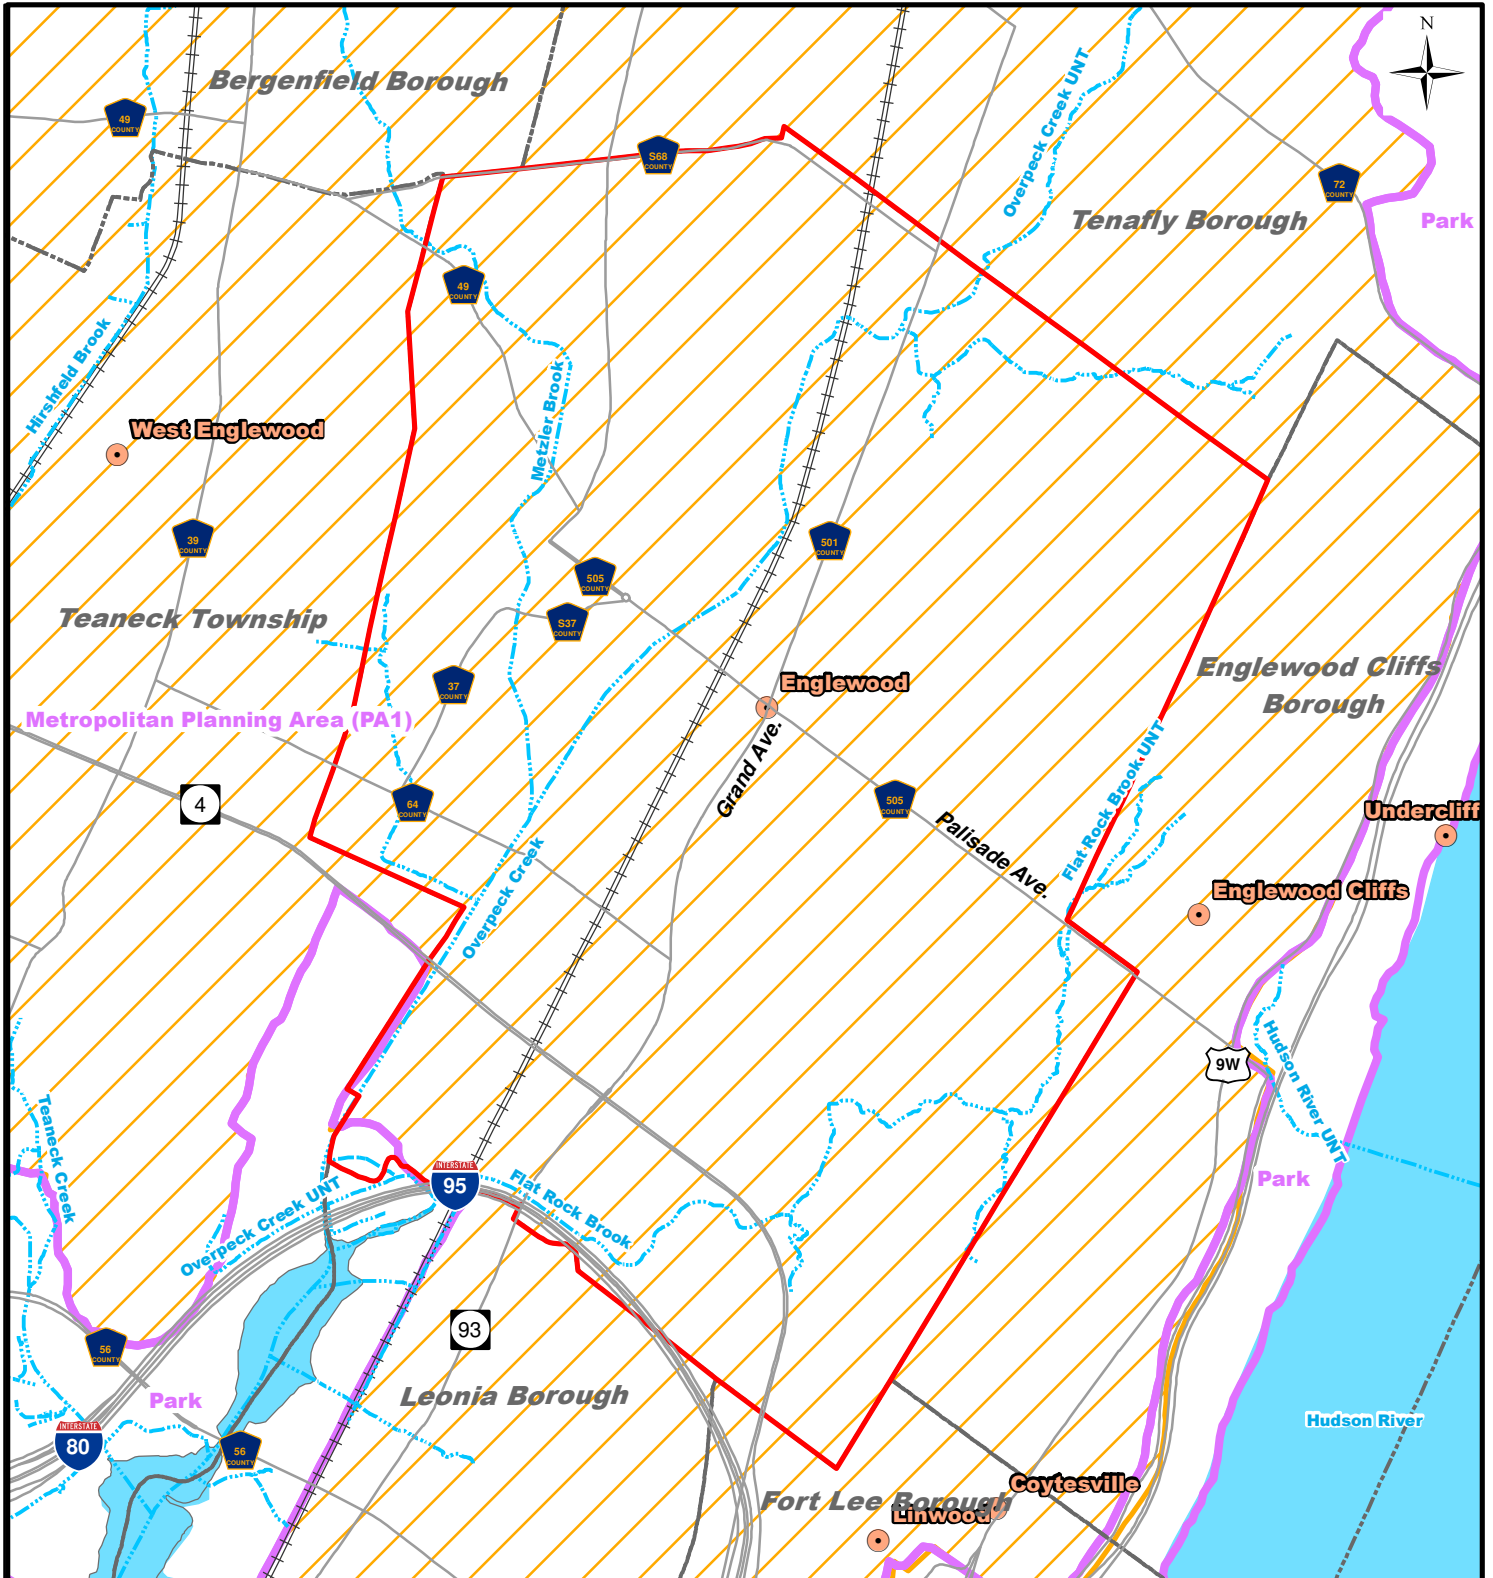

CITY OF ENGLEWOOD

Legend

- | | |
|--------------------|----------------------|
| Roads | Railroads |
| City of Englewood | Place |
| Municipal Boundary | State Planning Areas |
| Streams | Smart Growth Areas |
| Lakes | |

STATE PLANNING AREAS

DECEMBER 2010

Data Sources: NJDEP, NJOCA

Dewberry®

MAP 19