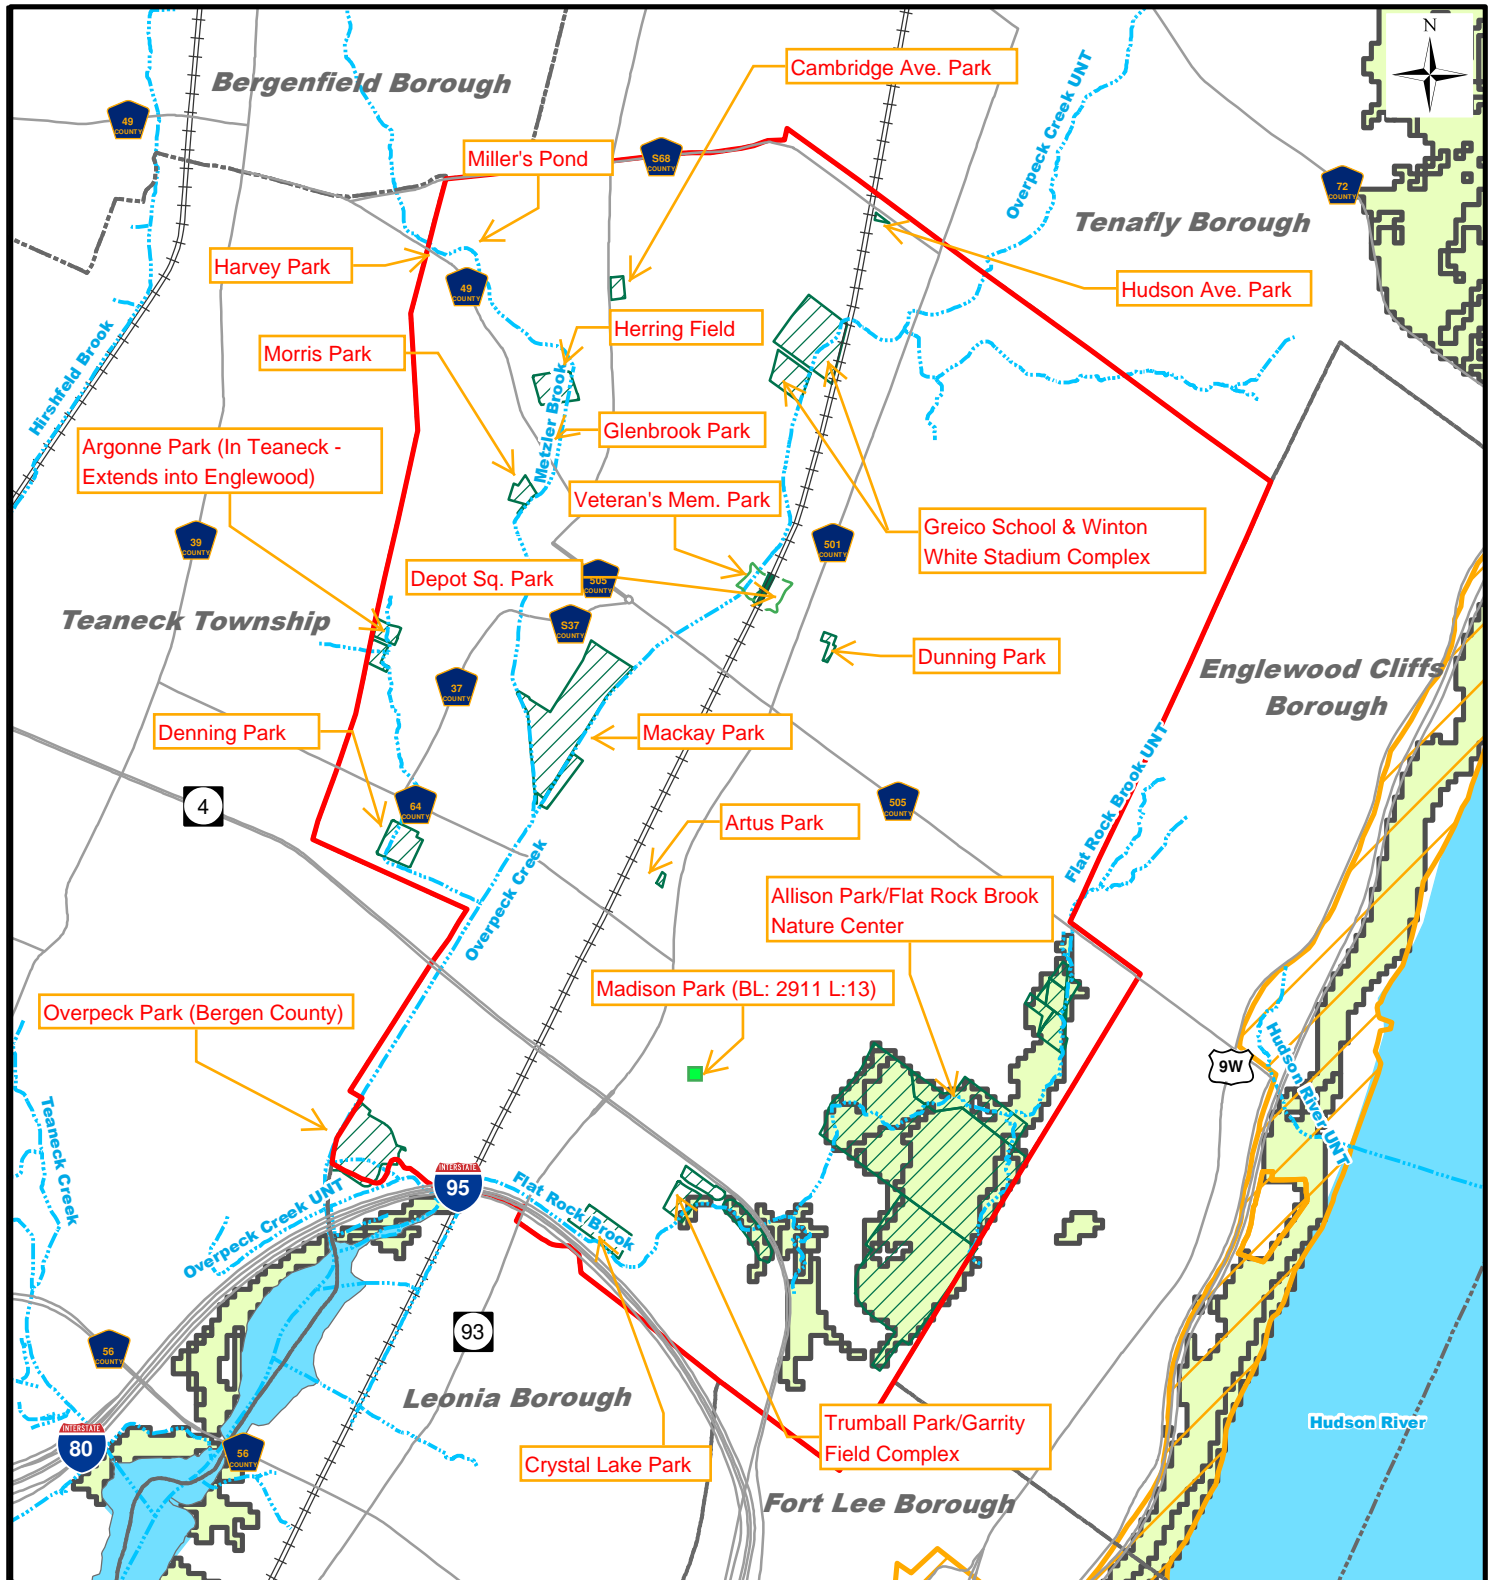

# CITY OF ENGLEWOOD

## Legend

- Road
- +—+— Railroad
- City of Englewood
- Municipal Boundary
- Stream
- Lake
- Federal Open Space
- Municipal Open Space
- Greenway Hubs

## DESIGNATED OPEN SPACE

DECEMBER 2010